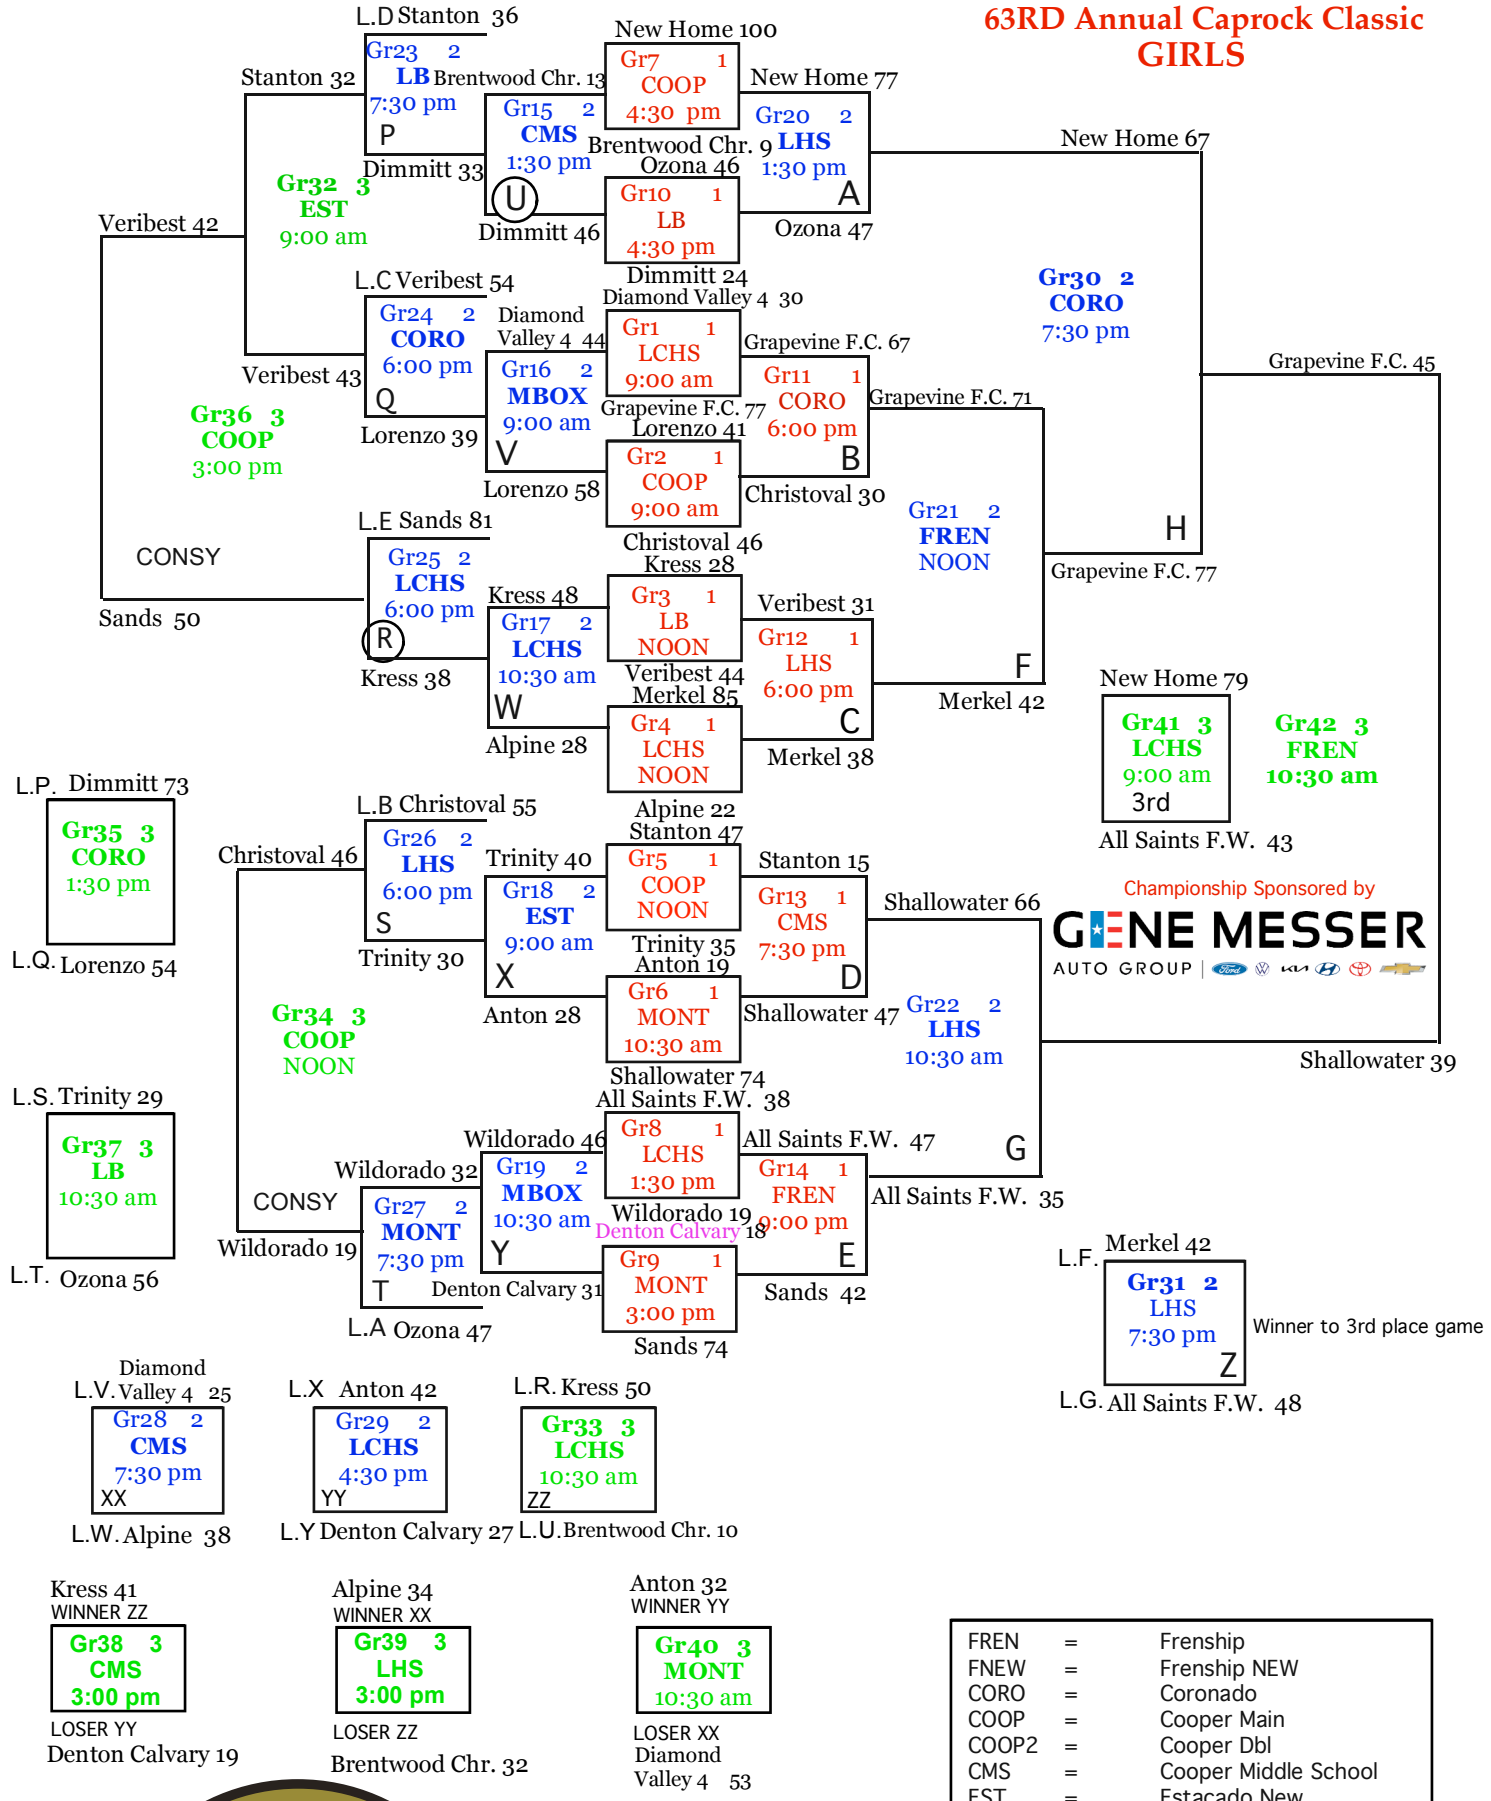

Home Team on Top  
and will wear light color

## 63RD Annual Caprock Classic GIRLS

FREN	=	Frenship
FNEW	=	Frenship NEW
CORO	=	Coronado
COOP	=	Cooper Main
COOP2	=	Cooper Dbl
CMS	=	Cooper Middle School
EST	=	Estacado New
EST2	=	Estacado Old Gym
LB	=	Laura Bush
LCHS	=	Lbb.Christian High
LHS	=	Lubbock High
MONT	=	Monterey New
MBOX	=	Monterey Old Box